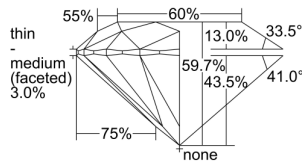

GIA®

FACSIMILE

GIA REPORT

1129928244

Verify this report at gia.edu

GIA DIAMOND DOSSIER®

May 29, 2018
GIA Report Number 1129928244
Shape and Cutting Style ..... Round Brilliant
Measurements ..... 4.75 - 4.78 x 2.85 mm

GRADING RESULTS

Carat Weight ..... 0.39 carat
Color Grade ..... H
Clarity Grade S11
Cut Grade ..... Very Good

ADDITIONAL GRADING INFORMATION

Polish ..... Very Good
Symmetry ..... Good
Fluorescence ..... Strong Blue
Clarity Characteristics..... Crystal, Cloud, Feather
Inscription(s): GIA 1129928244

PROPORTIONS

Profile to actual proportions

GRADING SCALES

GIA COLOR SCALE	GIA CLARITY SCALE	GIA CUT SCALE	
D	FLAWLESS	EXCELLENT	
E	INTERNALLY FLAWLESS		
F		VVS₁	VERY GOOD
G	VVS₂		
H	VS₁	GOOD	
I	VS₂		
J	S1₁	FAIR	
K	S1₂		
L	I₁	POOR	
M	I₂		
N	I₃		
O			
P			
Q			
R			
S			
T			
U			
V			
W			
X			
Y			
Z